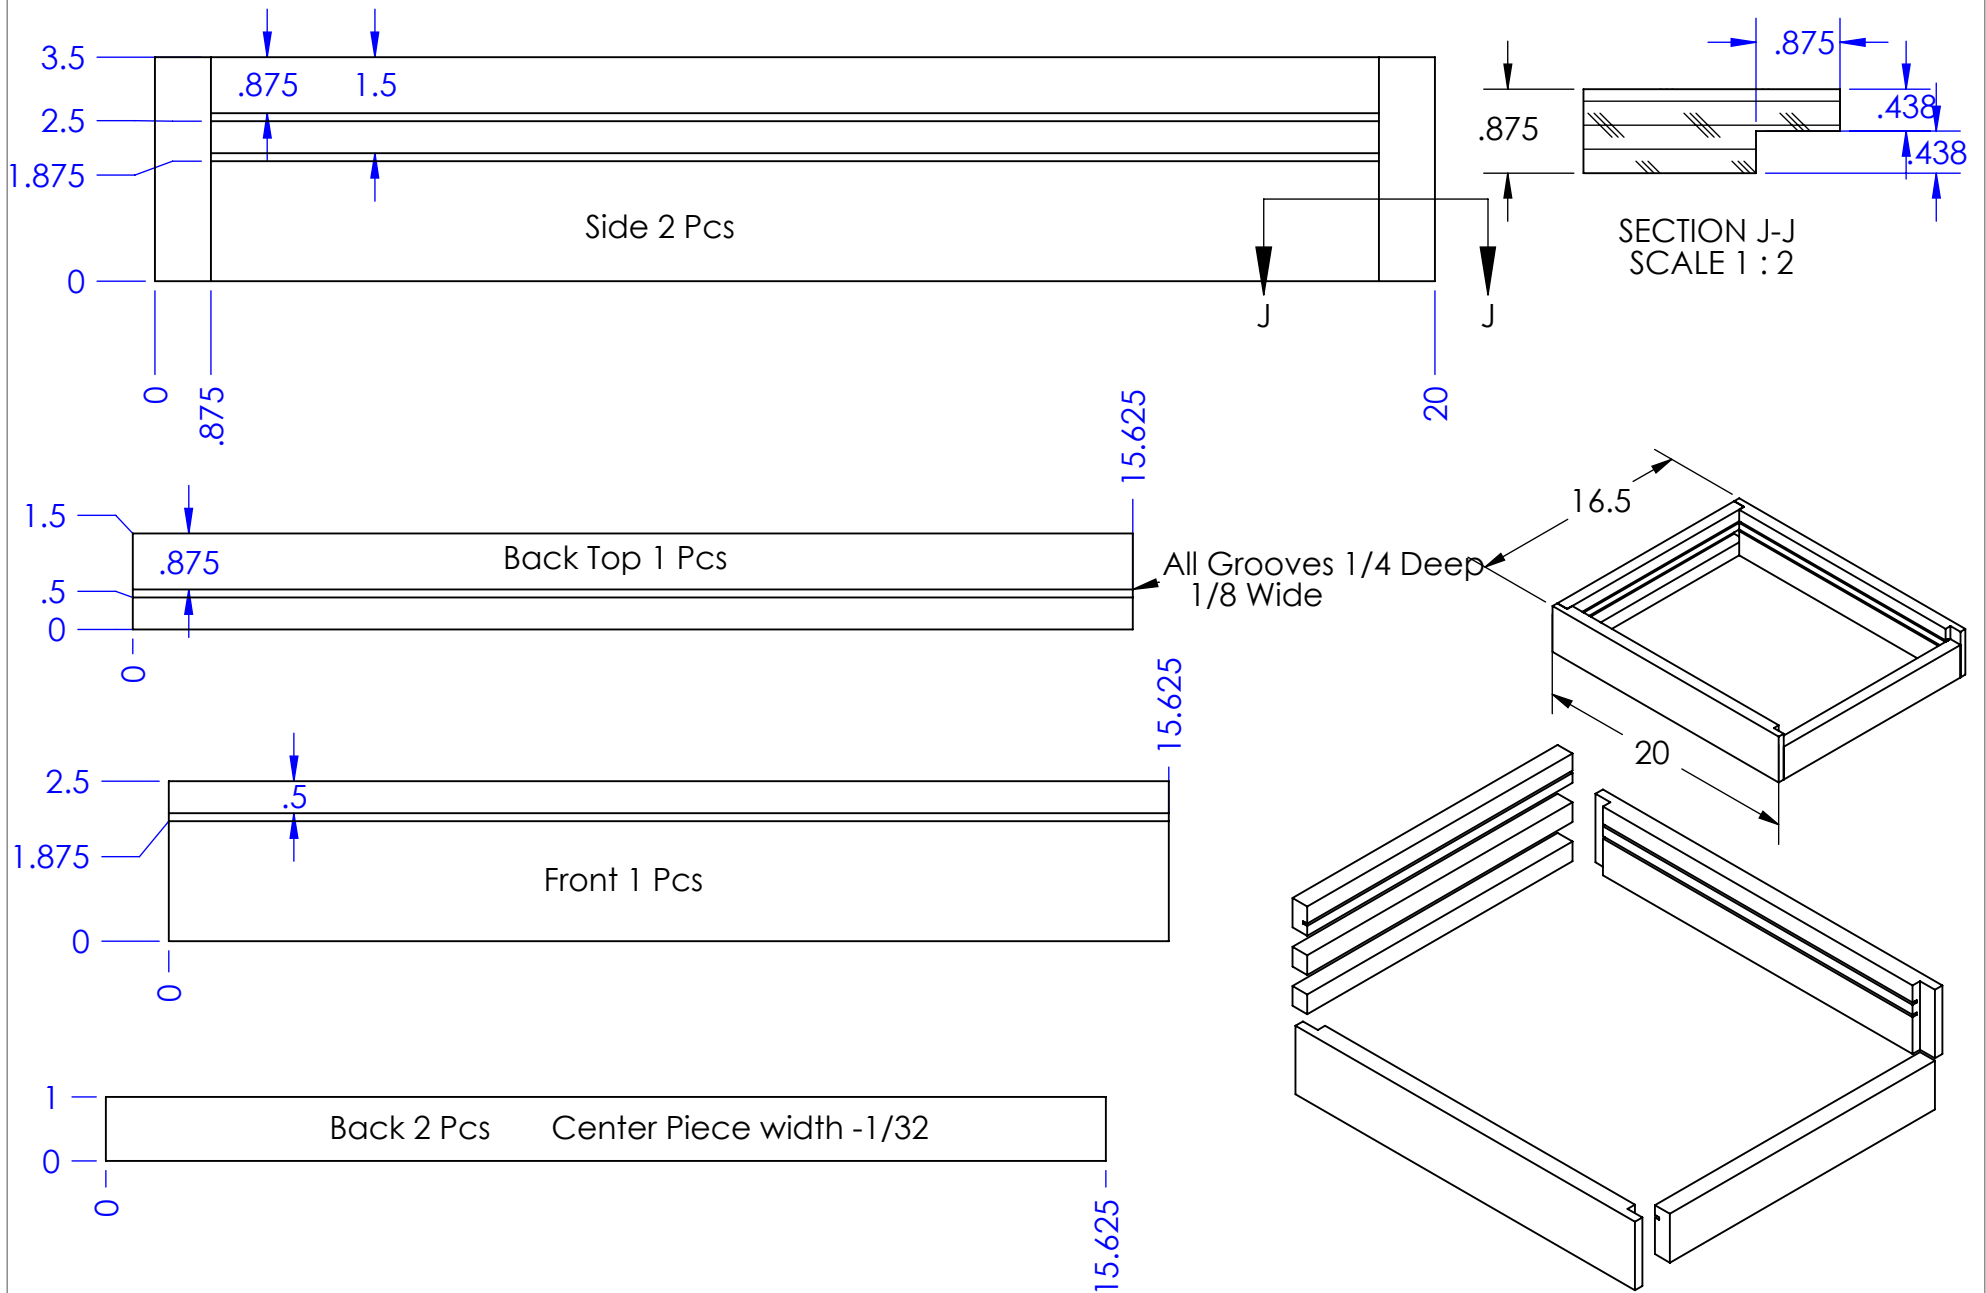

This piece is removable
so you can pull out the
tray.

Crystal Spring

Hive Bottom Assembly

MATERIAL	Fir	SIZE A	WWW.mbbeeking.com	REV.
Drawn	Lance W.			
Email	lancewld@gmail.com	SCALE:1:1	WEIGHT:	SHEET 1 OF 2

MATERIAL	7/8 Wood	Hive Bottom Assembly	
Drawn	Lance W.	SIZE	REV.
Lancewld@gmail.com		A	www.mbbeeking.com
SCALE:1:4	WEIGHT:	SHEET 2 OF 2	